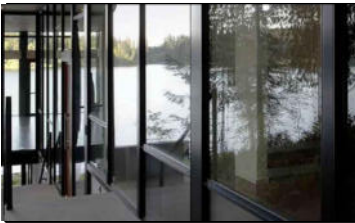

FINISHES

SMOOTH RENDER SR1:
COLORBOND: WOODLAND GREY

**MATRIX PANEL
CLADDING:**
COLORBOND: SURFMIST

ROOF:
TILED ROOF AT 22.5 DEGREE PITCH IN
BRISTLE ROOFING 'DEEP SHADOW'
FINISH

WINDOWS:
ALUMINIUM: MONUMENT FRAME
WITH CLEAR GLASS